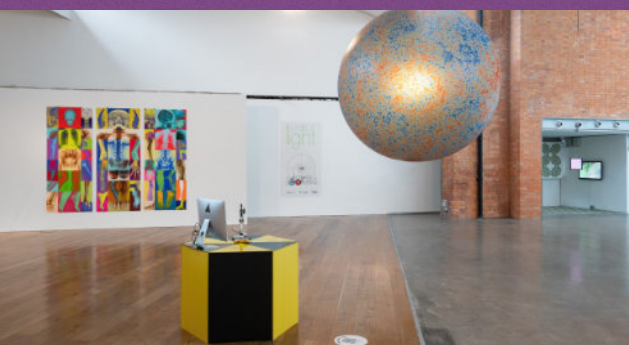

What does a Gallery Visit look like?

Watch a Gallery Visit Video with helpful art appreciation notes, presented by teacher Aine Andrews, LC students 2020 & the Art Teachers Association of Ireland.

Take a Virtual Tour

Navigate the building & individual exhibition spaces with this easy to use resource.

Get the low-down on a Virtual Exhibition

This case-study on the 2020 exhibition Invisible Light features an artist-led video tour, exhibition map and key points.

Need an Escape?

Our online Harry Clarke exhibition Marginalia is a day-dream in blue for zoom-sore eyes.

We are keen to support teachers and students, if you have a specific question about an exhibition please feel free to contact us.