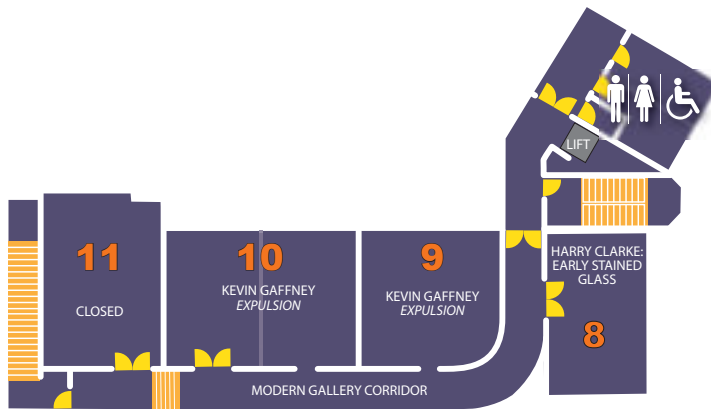

# Gallery Exhibition Map

## Floor 2

Please note this floor closes daily at 4:45pm

**11** WATERCOLOUR ROOM  
Closed

**10** MODERN GALLERIES  
**Kevin Gaffney: *Expulsion***  
Until 31 January 2021

**9** SCREENING ROOM  
**Kevin Gaffney: *Expulsion***  
Until 31 January 2021

**8** HARRY CLARKE ROOM  
**Harry Clarke: *Early Stained Glass***  
Ongoing