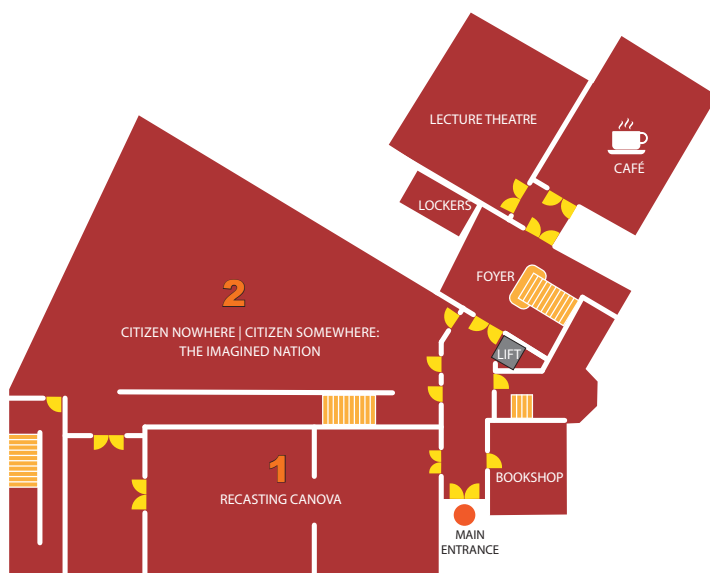

## Floor 1

Please note this floor closes daily at 4:45pm

**7** COOPER PENROSE ROOMS  
**Georgian Ireland**  
Ongoing

**6** LONG ROOM  
**Statio Bene**  
Until April 2021

**5** GIBSON CENTRAL CABINET

**4** GIBSON GALLERIES  
**lucid abnormalities**  
Until March 2021

**3** UPPER GALLERY  
Closed for De-install

**2** LOWER GALLERY  
**Citizen Nowhere | Citizen Somewhere:  
*The Imagined Nation***  
Until 31 January 2021

## Ground Floor

**1** SCULPTURE GALLERIES  
**Recasting Canova**  
Ongoing