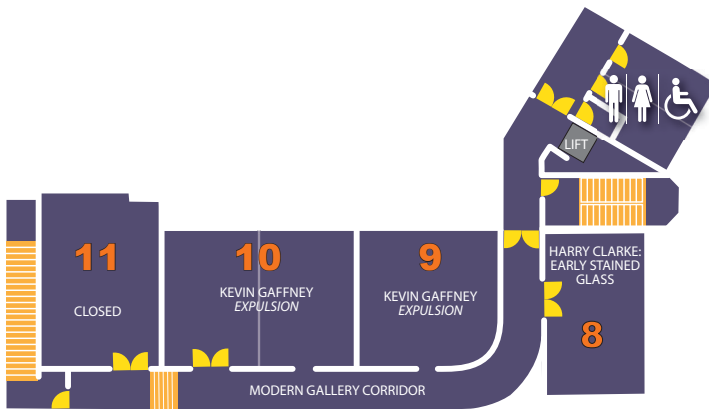

Gallery Exhibition Map

Floor 2

Please note this floor closes daily at 4:45pm

- 11** WATERCOLOUR ROOM
Closed
- 10** MODERN GALLERIES
Kevin Gaffney: *Expulsion*
Until 31 January 2021
- 9** SCREENING ROOM
Kevin Gaffney: *Expulsion*
Until 31 January 2021

Floor 1

Please note this floor closes daily at 4:45pm

- 8** HARRY CLARKE ROOM
Harry Clarke: *Early Stained Glass*
Ongoing
- 7** COOPER PENROSE ROOMS
Georgian Ireland
Ongoing
- 6** LONG ROOM
Statio Bene
Until April 2021

Ground Floor

- 5** GIBSON CENTRAL CABINET
- 4** GIBSON GALLERIES
lucid abnormalities
Until March 2021
- 3** UPPER GALLERY
Closed for De-install
- 2** LOWER GALLERY
**Citizen Nowhere | Citizen Somewhere:
*The Imagined Nation***
Until 5 April 2021
- 1** SCULPTURE GALLERIES
Recasting Canova
Ongoing