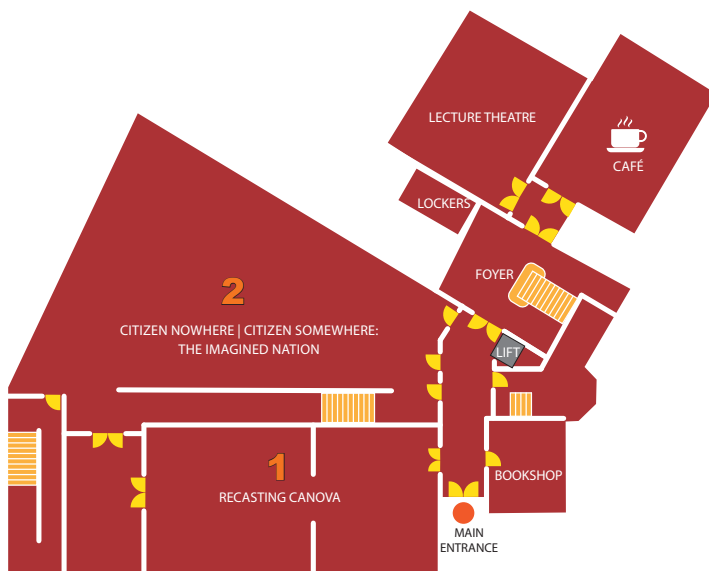

Gallery Exhibition Map

Floor 2

Please note this floor closes daily at 4:45pm

- 11** WATERCOLOUR ROOM
Closed
- 10** MODERN GALLERIES
Kevin Gaffney: *Expulsion*
Until 31 January 2021
- 9** SCREENING ROOM
Kevin Gaffney: *Expulsion*
Until 31 January 2021

Floor 1

Please note this floor closes daily at 4:45pm

- 8** HARRY CLARKE ROOM
Harry Clarke: *Early Stained Glass*
Ongoing
- 7** COOPER PENROSE ROOMS
Georgian Ireland
Ongoing
- 6** LONG ROOM
Statio Bene
Until April 2021

Ground Floor

- 5** GIBSON CENTRAL CABINET
- 4** GIBSON GALLERIES
lucid abnormalities
Until March 2021
- 3** UPPER GALLERY
Closed for De-install
- 2** LOWER GALLERY
**Citizen Nowhere | Citizen Somewhere:
*The Imagined Nation***
Until 5 April 2021
- 1** SCULPTURE GALLERIES
Recasting Canova
Ongoing