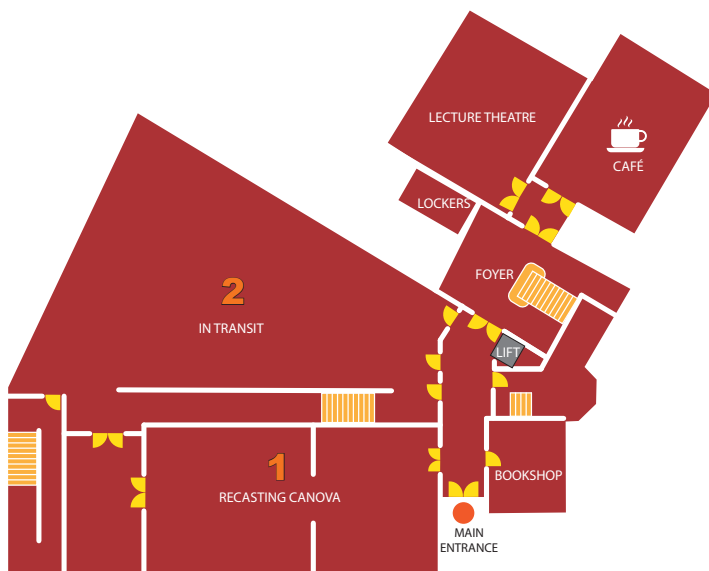

Gallery Exhibition Map

Floor 2

Please note this floor closes daily at 4:45pm

Floor 1

Please note this floor closes daily at 4:45pm

Ground Floor

- 11** WATERCOLOUR ROOM
Closed
- 10** MODERN GALLERIES
MISE ÉIRE
8 February–29 March 2020
- 9** SCREENING ROOM
Artists' Film International
Until 7 June 2020
- 8** HARRY CLARKE ROOM
Harry Clarke: Early Stained Glass
Ongoing
- 7** COOPER PENROSE ROOMS
Georgian Ireland
Ongoing
- 6** LONG ROOM
The Gibson Bequest: Home & Away
Until 17 March
- 5** GIBSON CENTRAL CABINET
- 4** GIBSON GALLERIES
Zurich Portrait Prize 2019
Zurich Young Portrait Prize 2019
Until 13 April 2020
- 3** UPPER GALLERY
In Transit
Until 4 May 2020
- 2** LOWER GALLERY
In Transit
Until 4 May 2020
- 1** SCULPTURE GALLERIES
Recasting Canova
Ongoing