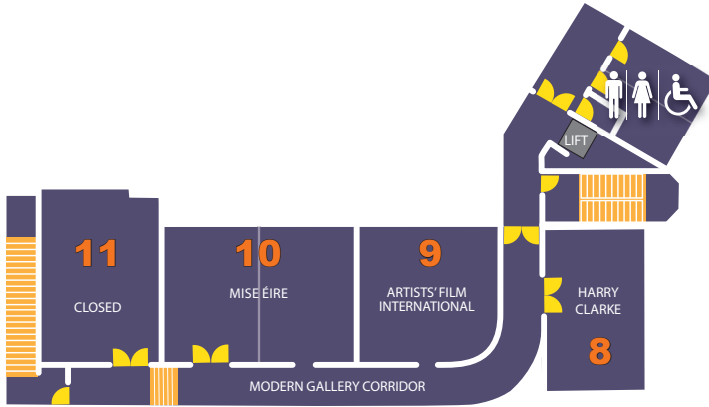

Gallery Exhibition Map

Floor 2

Please note this floor closes daily at 4:45pm

Floor 1

Please note this floor closes daily at 4:45pm

Ground Floor

- 11** WATERCOLOUR ROOM
Closed
- 10** MODERN GALLERIES
MISE ÉIRE
8 February–29 March 2020
- 9** SCREENING ROOM
Artists' Film International
Until 7 June 2020
- 8** HARRY CLARKE ROOM
Harry Clarke: Early Stained Glass
Ongoing
- 7** COOPER PENROSE ROOMS
Georgian Ireland
Ongoing
- 6** LONG ROOM
The Gibson Bequest: Home & Away
Until 17 March
- 5** GIBSON CENTRAL CABINET
- 4** GIBSON GALLERIES
Zurich Portrait Prize 2019
Zurich Young Portrait Prize 2019
Until 13 April 2020
- 3** UPPER GALLERY
In Transit
Until 4 May 2020
- 2** LOWER GALLERY
In Transit
Until 4 May 2020
- 1** SCULPTURE GALLERIES
Recasting Canova
Ongoing