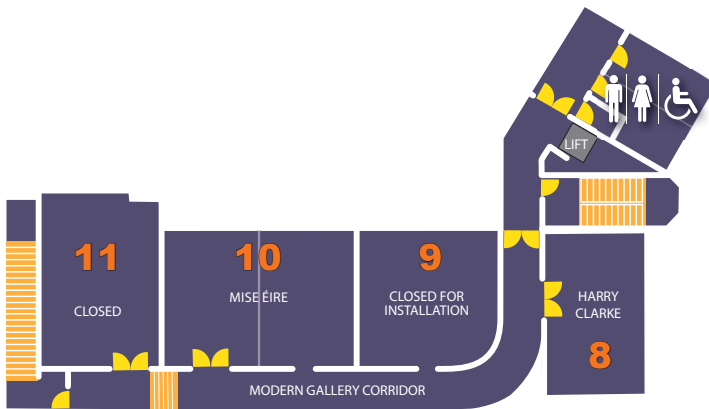

Gallery Exhibition Map

Floor 2

Please note this floor closes daily at 4:45pm

Floor 1

Please note this floor closes daily at 4:45pm

Ground Floor

- 11** WATERCOLOUR ROOM
Closed
- 10** MODERN GALLERIES
MISE ÉIRE
8 February–29 March 2020
- 9** SCREENING ROOM
**Closed for installation of
Artists' Film International**
- 8** HARRY CLARKE ROOM
Harry Clarke: Early Stained Glass
Ongoing
- 7** COOPER PENROSE ROOMS
Georgian Ireland
Ongoing
- 6** LONG ROOM
The Gibson Bequest: Home & Away
Until 17 March
- 5** GIBSON CENTRAL CABINET
- 4** GIBSON GALLERIES
**Zurich Portrait Prize 2019
Zurich Young Portrait Prize 2019**
Until 13 April 2020
- 3** UPPER GALLERY
Closed 17 February–5 March
for exhibition installation
- 2** LOWER GALLERY
Closed 17 February–5 March
for exhibition installation
- 1** SCULPTURE GALLERIES
Recasting Canova
Ongoing