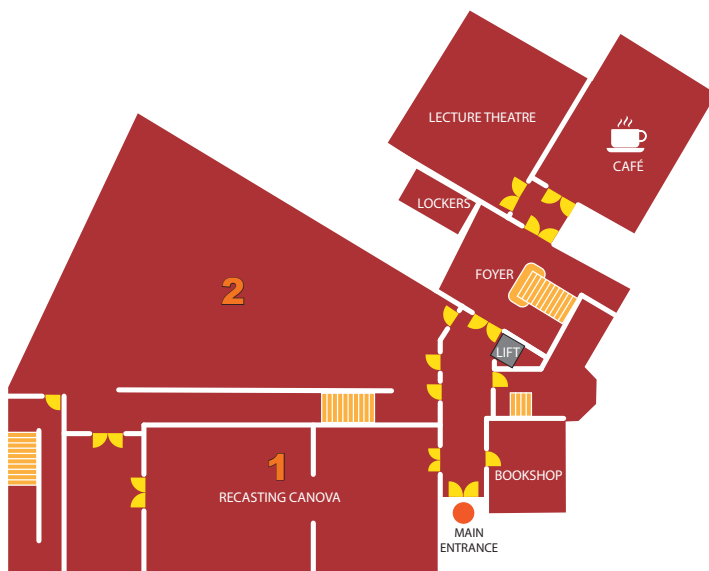

Gallery Exhibition Map

Floor 2

Please note this floor closes daily at 4:45pm

Floor 1

Please note this floor closes daily at 4:45pm

Ground Floor

- 11** WATERCOLOUR ROOM
Closed
- 10** MODERN GALLERIES
MISE ÉIRE
8 February–29 March 2020
- 9** SCREENING ROOM
**Closed for installation of
Artists' Film International**
- 8** HARRY CLARKE ROOM
Harry Clarke: Early Stained Glass
Ongoing
- 7** COOPER PENROSE ROOMS
Georgian Ireland
Ongoing
- 6** LONG ROOM
The Gibson Bequest: Home & Away
Until 17 March
- 5** GIBSON CENTRAL CABINET
- 4** GIBSON GALLERIES
**Zurich Portrait Prize 2019
Zurich Young Portrait Prize 2019**
Until 13 April 2020
- 3** UPPER GALLERY
Closed 17 February–5 March
for exhibition installation
- 2** LOWER GALLERY
Closed 17 February–5 March
for exhibition installation
- 1** SCULPTURE GALLERIES
Recasting Canova
Ongoing