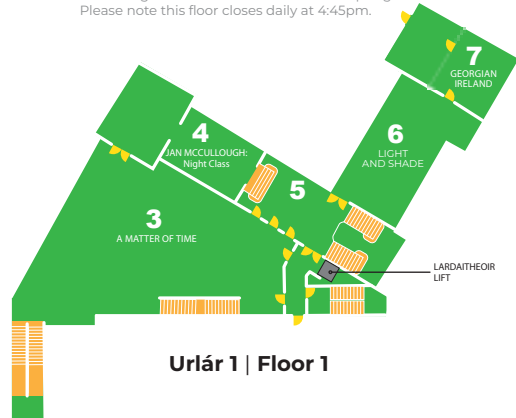

Urlár 2 | Floor 2

Tabhair faoi deara go ndúntar an t-urlár seo ar 4.45pm gach lá.
Please note this floor closes daily at 4:45pm.

Urlár 1 | Floor 1

An Bunurlár | Ground Floor

- 11** SEOMRA UISCEDHATHA
WATERCOLOUR ROOM
Dúnta faoi láthair
Currently closed
- 10** GAILEARAITHE NUA-AIMSEARHA
MODERN GALLERIES
Dúnta faoi láthair
Currently closed
- 9** SEOMRA TEILGIN
SCREENING ROOM
CLARE LANGAN: *The Heart of a Tree*
- 8** SEOMRA HARRY CLARKE
HARRY CLARKE ROOM
Dúnta faoi láthair
Currently closed
- 7** SEOMRAÍ PENROSE
PENROSE ROOMS
Georgian Ireland
- 6** AN SEOMRA FADA
THE LONG ROOM
Light and Shade
- 5** AN PRÍOMHLÉIBHEANN
MAIN LANDING
- 4** GAILEARAITHE GIBSON
GIBSON GALLERIES
JAN MCCULLOUGH: NIGHT CLASS
- 3** AN GAILEARAÍ UACHTARACH
UPPER GALLERY
A Matter of Time
- 2** AN GAILEARAÍ ÍOCHTARACH
LOWER GALLERY
A Matter of Time
- 1** GAILEARAITHE DEALBHÓIREACHTA
SCULPTURE GALLERIES
Recasting Canova