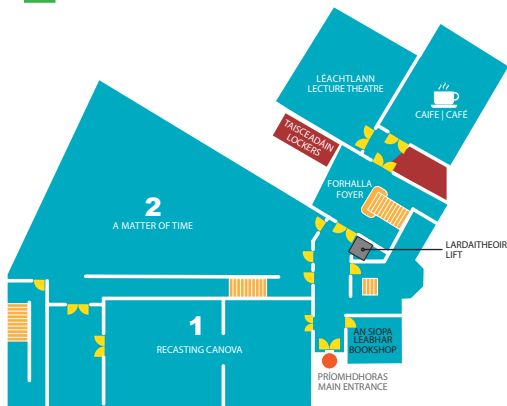

Urlár 2 | Floor 2

Tabhair faoi deara go ndúntar an t-urlár seo ar 4.45pm gach lá.
Please note this floor closes daily at 4:45pm.

Urlár 1 | Floor 1

An Bunurlár | Ground Floor

- 11** SEOMRA UISCEDHATHA
WATERCOLOUR ROOM
Dúnta faoi láthair
Currently closed
- 10** GAILEARAITHE NUA-AIMSEARHA
MODERN GALLERIES
Dúnta faoi láthair
Currently closed
- 9** SEOMRA TEILGIN
SCREENING ROOM
CLARE LANGAN: *The Heart of a Tree*
- 8** SEOMRA HARRY CLARKE
HARRY CLARKE ROOM
Dúnta faoi láthair
Currently closed
- 7** SEOMRAÍ PENROSE
PENROSE ROOMS
Georgian Ireland
- 6** AN SEOMRA FADA
THE LONG ROOM
Light and Shade
- 5** AN PRÍOMHLÉIBHEANN
MAIN LANDING
- 4** GAILEARAITHE GIBSON
GIBSON GALLERIES
JAN MCCULLOUGH: NIGHT CLASS
- 3** AN GAILEARAÍ UACHTARACH
UPPER GALLERY
A Matter of Time
- 2** AN GAILEARAÍ ÍOCHTARACH
LOWER GALLERY
A Matter of Time
- 1** GAILEARAITHE DEALBHÓIREACHTA
SCULPTURE GALLERIES
Recasting Canova