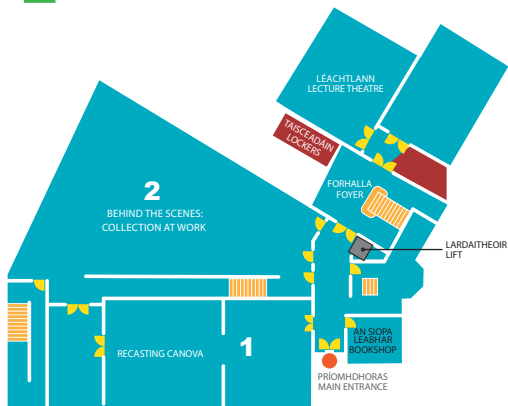

Urlár 2 | Floor 2

Tabhair faoi deara go ndúntar an t-urlár seo ar 4.45pm gach lá.
Please note this floor closes daily at 4:45pm.

8 GAILEARAITHE NUA-AIMSEARHA
MODERN GALLERIES
NOW YOU SEE IT...

7 SEOMRA TEILGIN
SCREENING ROOM
Artists' Film International

6 AN SEOMRA FADA
THE LONG ROOM
NOW YOU SEE IT...

5 AN PRÍOMHLÉIBHEANN
MAIN LANDING

4 GAILEARAITHE GIBSON
GIBSON GALLERIES
FROM SOURCE TO SEA

3 AN GAILEARÁI UACHTARACH
UPPER GALLERY
NOW YOU SEE IT...

2 AN GAILEARÁI ÍOCHTARACH
LOWER GALLERY
BEHIND THE SCENES: COLLECTION AT WORK

1 GAILEARAITHE DEALBHÓIREACHTA
SCULPTURE GALLERIES
Recasting Canova

Urlár 1 | Floor 1

An Bunurlár | Ground Floor

Gabhadimid leithscéal as aon mhíchaoithiúlacht os rud é go bhfuil roinnt dár ngailearaithe dúnta. Táimid i mbun cúram a thabhairt don bhaillúchán náisiúnta roimh an athfhorbairt chaipitil atá beartaithe don fhoirgneamh go luath.