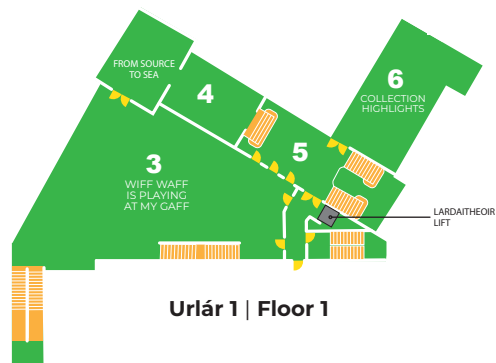

7 SEOMRA TEILGIN SCREENING ROOM
Artists' Film International

6 AN SEOMRA FADA THE LONG ROOM
Collection Highlights

5 AN PRÍOMHLÉIBHEANN MAIN LANDING

4 GAILEARAITHE GIBSON GIBSON GALLERIES
FROM SOURCE TO SEA

3 AN GAILEARAÍ UACHTARACH UPPER GALLERY
WIFF WAFF is Playing at my GAFF

2 AN GAILEARAÍ ÍOCHTARACH LOWER GALLERY
BEHIND THE SCENES: COLLECTION AT WORK

1 GAILEARAITHE DEALBHÓIREACHTA SCULPTURE GALLERIES
URSULA BURKE: These Fragile Monuments
Recasting Canova