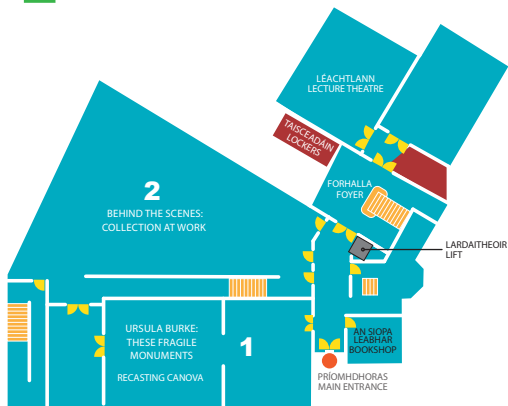

An Bunurlár | Ground Floor

Gabhadimid leithscéal as aon mhíchaoithiúlacht os rud é go bhfuil roinnt dár ngailearaithe dúnta. Táimid i mbun cúram a thabhairt don bhailiúchán náisiúnta roimh an athfhorbairt chaipitil atá beartaithe don fhoirgneamh go luath.

We apologise for the inconvenience as some of our galleries are closed while we care for the national collection before the upcoming capital redevelopment of the building.