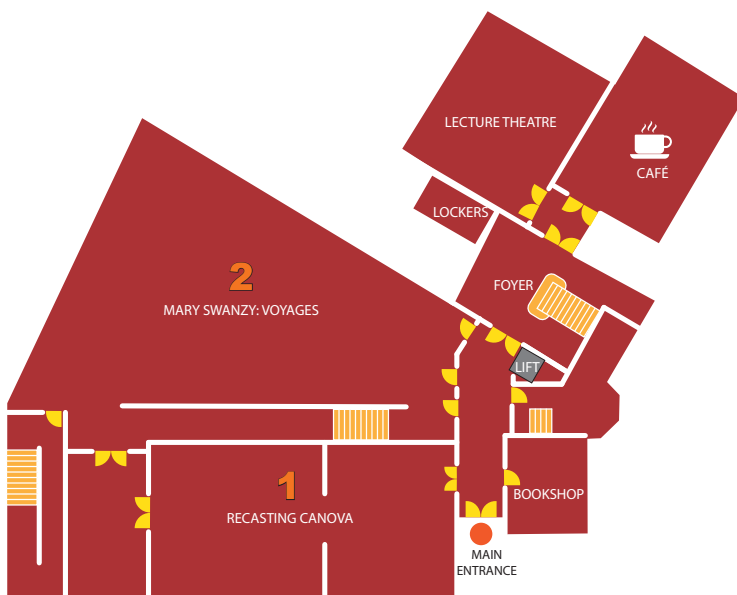

Gallery Exhibition Map

Second Floor

Please note this floor closes daily at 4:45pm

11 WATERCOLOUR ROOM
Closed

10 MODERN GALLERIES
That Abrupt Magnificence
23 February – 9 June 2019

9 SCREENING ROOM
Ailbhe Ni Bhriain: Great Good Places
22 March – 9 June, 2019

4 GIBSON GALLERIES
The Gibson Bequest 1919-2019
Until 12 January 2020

3 UPPER GALLERY
Andrew Kearney / Mechanism
Until 26 May 2019

2 LOWER GALLERY
Mary Swanzy: Voyages
Until 3 June 2019

1 SCULPTURE GALLERIES
Recasting Canova
Ongoing

First Floor

Please note this floor closes daily at 4:45pm

Ground Floor