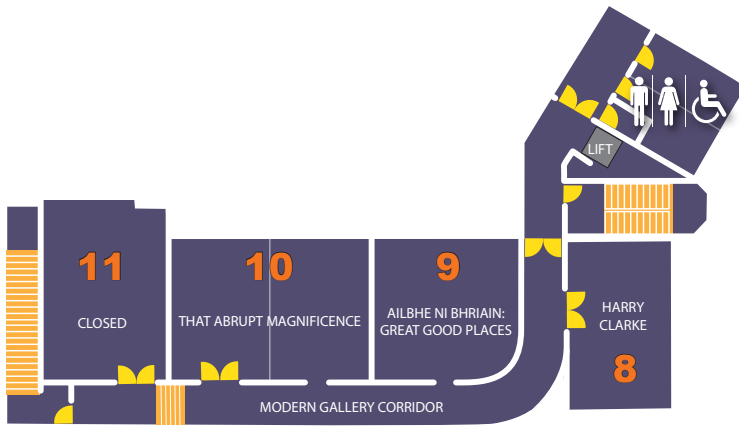

Gallery Exhibition Map

Second Floor

Please note this floor closes daily at 4:45pm

11 WATERCOLOUR ROOM
Closed

10 MODERN GALLERIES
That Abrupt Magnificence
23 February – 9 June 2019

9 SCREENING ROOM
Ailbhe Ni Bhriain: Great Good Places
22 March – 9 June, 2019

First Floor

Please note this floor closes daily at 4:45pm

Ground Floor