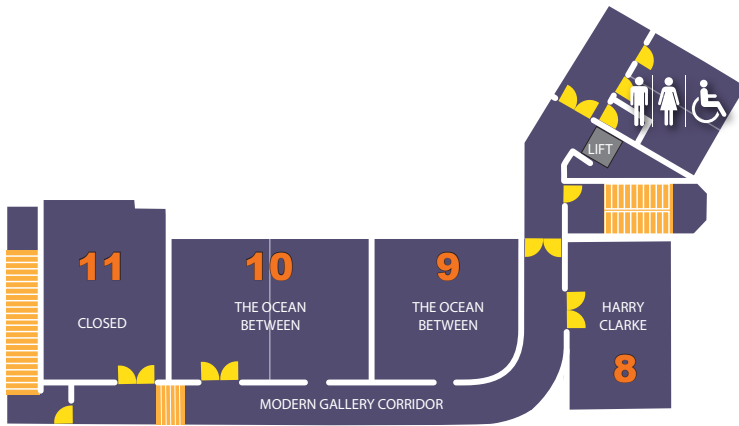

Gallery Exhibition Map

Second Floor

Please note this floor closes daily at 4:45pm

- 11** WATERCOLOUR ROOM
Closed
- 10** MODERN GALLERIES
Marianne Keating: The Ocean Between
21 June–22 September 2019
- 9** SCREENING ROOM
Marianne Keating: The Ocean Between
21 June–22 September 2019

First Floor

Please note this floor closes daily at 4:45pm

- 8** HARRY CLARKE ROOM
A selection Stained Glass
Ongoing
- 7** COOPER PENROSE ROOMS
Cooper Penrose Collection
Ongoing
- 6** LONG ROOM
The Gibson Bequest 1919-2019
Until 12 January 2020
- 5** GIBSON CENTRAL CABINET
- 4** GIBSON GALLERIES
The Gibson Bequest 1919-2019
Until 12 January 2020