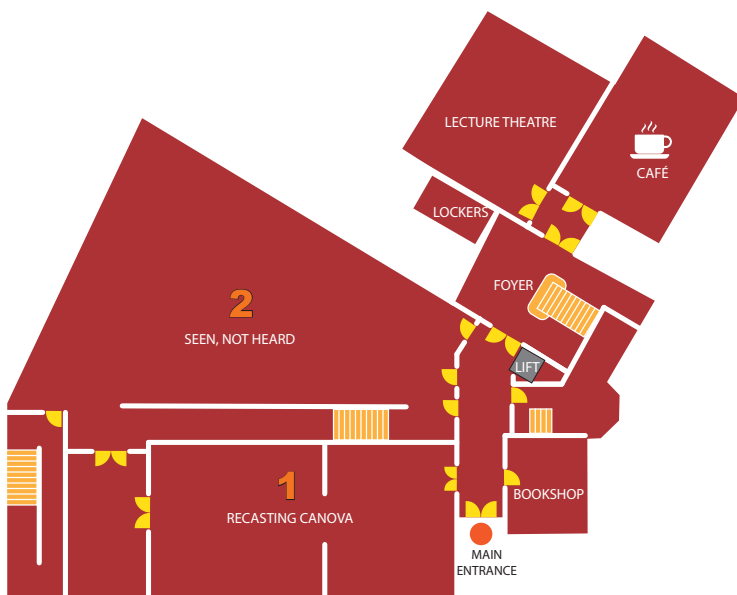

Gallery Exhibition Map

Second Floor

Please note this floor closes daily at 4:45pm

- 11** WATERCOLOUR ROOM
Closed
- 10** MODERN GALLERIES
Marianne Keating: The Ocean Between
21 June–22 September 2019
- 9** SCREENING ROOM
Marianne Keating: The Ocean Between
21 June–22 September 2019

First Floor

Please note this floor closes daily at 4:45pm

- 8** HARRY CLARKE ROOM
A selection Stained Glass
Ongoing
- 7** COOPER PENROSE ROOMS
Cooper Penrose Collection
Ongoing
- 6** LONG ROOM
The Gibson Bequest 1919-2019
Until 12 January 2020
- 5** GIBSON CENTRAL CABINET
- 4** GIBSON GALLERIES
The Gibson Bequest 1919-2019
Until 12 January 2020

Ground Floor

- 3** UPPER GALLERY
Seen, And Heard
28 June–28 October 2019
- 2** LOWER GALLERY
Seen, Not Heard
28 June–28 October 2019
- 1** SCULPTURE GALLERIES
Recasting Canova
Ongoing