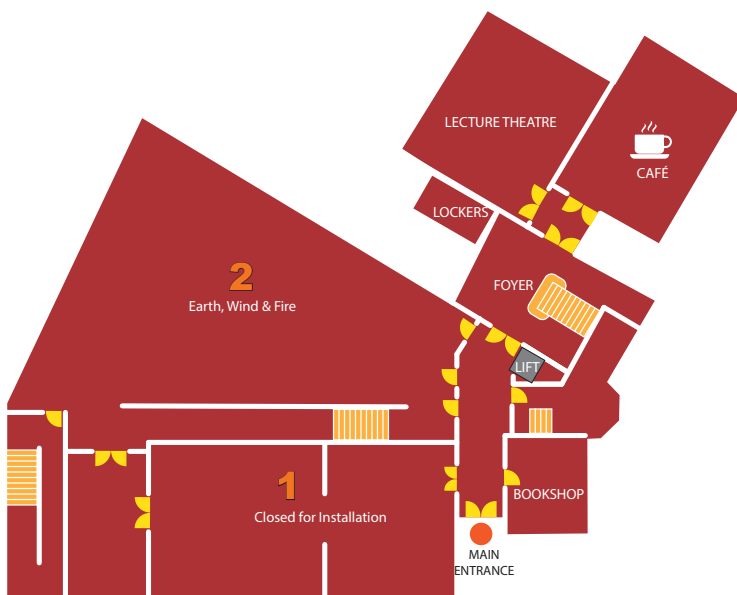

Gallery Exhibition Map

Second Floor

Please note this floor closes daily at 4:45pm

- 11** WATERCOLOUR ROOM
Closed
- 10** MODERN GALLERIES
DREAMING IN BLUE: Harry Clarke Watercolours
14 December 2018 –14 February 2019
- 9** SCREENING ROOM
Harry Clarke: Darkness in Light
14 December 2018 –14 February 2019

First Floor

Please note this floor closes daily at 4:45pm

- 8** HARRY CLARKE ROOM
A selection of Watercolours and Stained Glass
Ongoing
- 7** COOPER PENROSE ROOMS
Cooper Penrose Collection
Ongoing
- 6** LONG ROOM
Heroes & Villains
Ongoing
- 5** GIBSON CENTRAL CABINET
Heroes & Villains
Ongoing
- 4** GIBSON GALLERIES
Heroes & Villains
Ongoing

Ground Floor

- 3** UPPER GALLERY
Earth, Wind & Fire
23 November 2018–17 February 2019
- 2** LOWER GALLERY
Earth, Wind & Fire
23 November 2018–17 February 2019
- 1** SCULPTURE GALLERIES
Closed for Installation