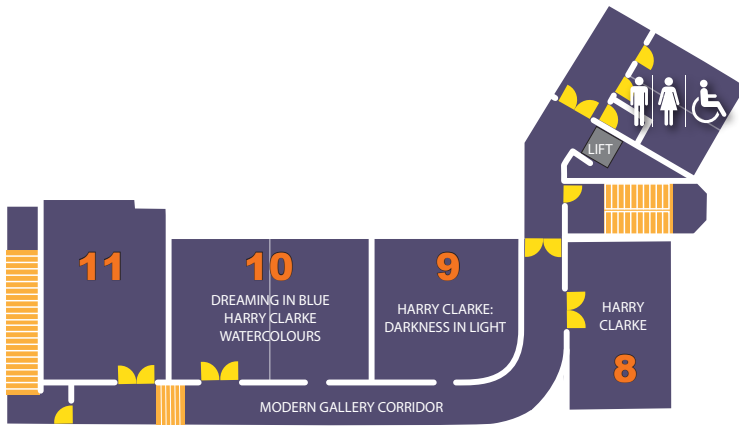

Gallery Exhibition Map

Second Floor

Please note this floor closes daily at 4:45pm

- 11** WATERCOLOUR ROOM
Closed
- 10** MODERN GALLERIES
DREAMING IN BLUE: Harry Clarke Watercolours
14 December 2018 –14 February 2019
- 9** SCREENING ROOM
Harry Clarke: Darkness in Light
14 December 2018 –14 February 2019

First Floor

Please note this floor closes daily at 4:45pm

- 8** HARRY CLARKE ROOM
A selection of Watercolours and Stained Glass
Ongoing
- 7** COOPER PENROSE ROOMS
Cooper Penrose Collection
Ongoing
- 6** LONG ROOM
Heroes & Villains
Ongoing
- 5** GIBSON CENTRAL CABINET
Heroes & Villains
Ongoing
- 4** GIBSON GALLERIES
Heroes & Villains
Ongoing

Ground Floor

- 3** UPPER GALLERY
Earth, Wind & Fire
23 November 2018–17 February 2019
- 2** LOWER GALLERY
Earth, Wind & Fire
23 November 2018–17 February 2019
- 1** SCULPTURE GALLERIES
Closed for Installation