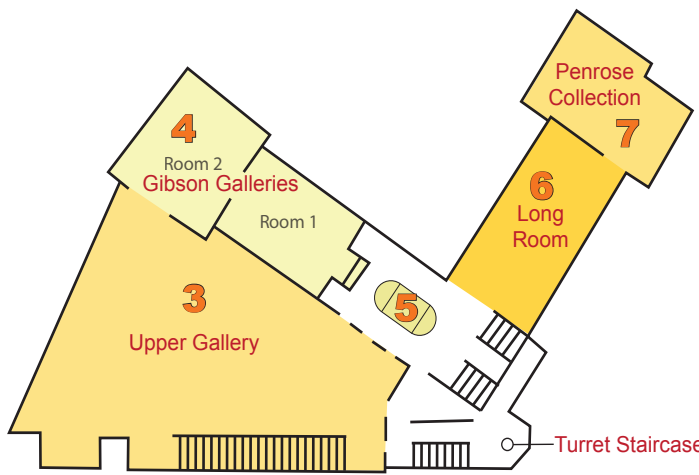

Gallery Exhibition Map

www.crawfordartgallery.ie

Second Floor

Please note this floor closes daily at 4:45pm

- 11** WATERCOLOUR ROOM
The Eye of the Artist
Ongoing
- 10** MODERN GALLERIES
Under the Goldie Fish - Views of Cork from the Collection
Until 20 January 2018
- 9** SCREENING ROOM
Jasmina Cibic - The Nation Loves It
30 March–8 July 2017

First Floor

Please note this floor closes daily at 4:45pm

- 8** HARRY CLARKE ROOM
A selection of Watercolours and Stained Glass
Ongoing
- 7** COOPER PENROSE ROOMS
Cooper Penrose Collection
Ongoing
- 6** LONG ROOM
Art & Patronage in Eighteenth Century Cork
Ongoing
- 5** GIBSON CENTRAL CABINET
Gibson Collection
Ongoing
- 4** GIBSON GALLERIES
Irish Art 1870–1970: Highlights from the Permanent Collection
Ongoing

Ground Floor

- 3** UPPER GALLERY
The Way Home - Mid 20th century Irish Works
Until 14 October 2017
- 2** LOWER GALLERY
Crawford at the Castle
Until 10 June 2017
- 1** SCULPTURE GALLERIES
Classical and Neo-Classical Works, Canova Casts, John Hogan and Maud Cotter