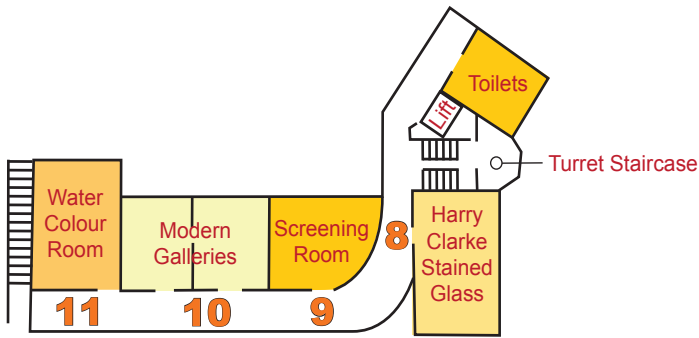

Gallery Exhibition Map

www.crawfordartgallery.ie

Second Floor

Please note this floor closes daily at 4:45pm

- 11** WATERCOLOUR ROOM
The Eye of the Artist
Ongoing
- 10** MODERN GALLERIES
Under the Goldie Fish - Views of Cork from the Collection
Until 20 January 2018
- 9** SCREENING ROOM
Jasmina Cibic - The Nation Loves It
30 March–8 July 2017

First Floor

Please note this floor closes daily at 4:45pm

- 8** HARRY CLARKE ROOM
A selection of Watercolours and Stained Glass
Ongoing
- 7** COOPER PENROSE ROOMS
Cooper Penrose Collection
Ongoing
- 6** LONG ROOM
Art & Patronage in Eighteenth Century Cork
Ongoing
- 5** GIBSON CENTRAL CABINET
Gibson Collection
Ongoing
- 4** GIBSON GALLERIES
Irish Art 1870–1970: Highlights from the Permanent Collection
Ongoing

Ground Floor

- 3** UPPER GALLERY
The Way Home - Mid 20th century Irish Works
Until 14 October 2017
- 2** LOWER GALLERY
Crawford at the Castle
Until 10 June 2017
- 1** SCULPTURE GALLERIES
Classical and Neo-Classical Works, Canova Casts, John Hogan and Maud Cotter