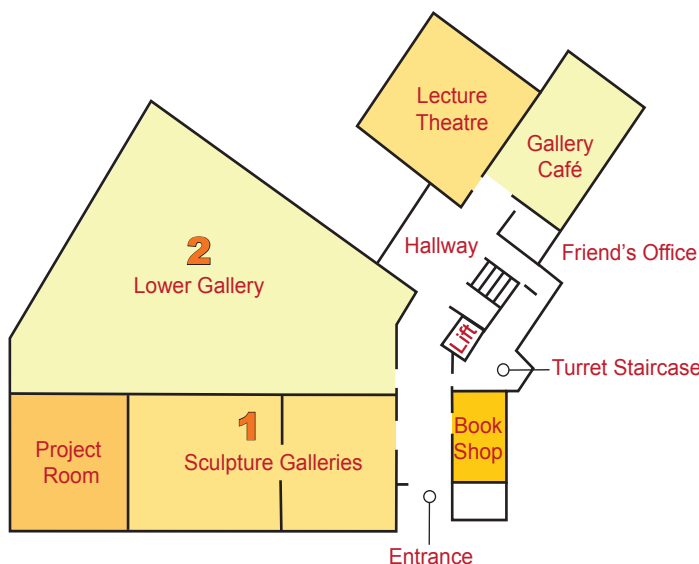

Gallery Exhibition Map

www.crawfordartgallery.ie

Second Floor

Please note this floor closes daily at 4:45pm

- 11** WATERCOLOUR ROOM
The Eye of the Artist
Ongoing
- 10** MODERN GALLERIES
Under the Goldie Fish - Views of Cork from the Collection
Until 20 January 2018
- 9** SCREENING ROOM
Jasmina Cibic - The Nation Loves It
30 March–8 July 2017

First Floor

Please note this floor closes daily at 4:45pm

- 8** HARRY CLARKE ROOM
A selection of Watercolours and Stained Glass
Ongoing
- 7** COOPER PENROSE ROOMS
Cooper Penrose Collection
Ongoing
- 6** LONG ROOM
Art & Patronage in Eighteenth Century Cork
Ongoing
- 5** GIBSON CENTRAL CABINET
Gibson Collection
Ongoing
- 4** GIBSON GALLERIES
Irish Art 1870–1970: Highlights from the Permanent Collection
Ongoing

Ground Floor

- 3** UPPER GALLERY
The Way Home - Mid 20th century Irish Works
Until 14 October 2017
- 2** LOWER GALLERY
Crawford at the Castle
Until 10 June 2017
- 1** SCULPTURE GALLERIES
Classical and Neo-Classical Works, Canova Casts, John Hogan and Maud Cotter