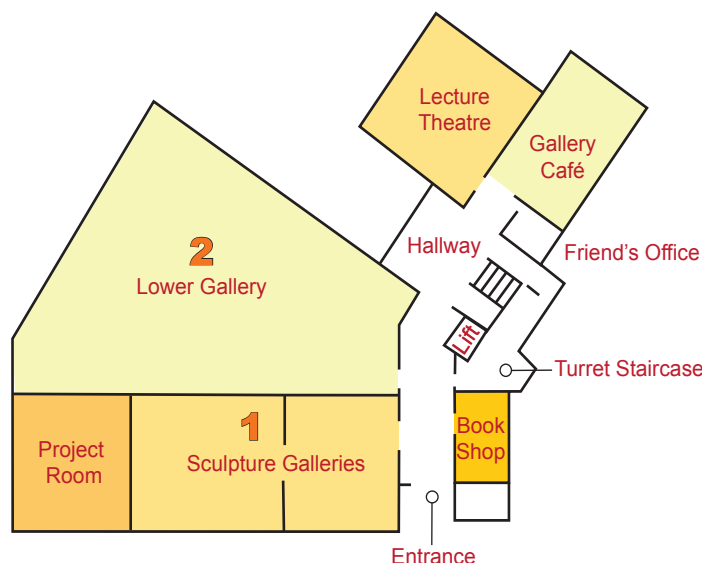

Gallery Exhibition Map

Second Floor

Please note this floor closes daily at 4:45pm

First Floor

Please note this floor closes daily at 4:45pm

Ground Floor

- 11** WATERCOLOUR ROOM
The Eye of the Artist
 Ongoing
- 10** MODERN GALLERIES
Under the Goldie Fish - Views of Cork from the Collection
 Until 20 January 2018
- 9** SCREENING ROOM
Aideen Barry: Not to be Known
 Until 4 November
- 8** HARRY CLARKE ROOM
A selection of Watercolours and Stained Glass
 Temporarily Closed
- 7** COOPER PENROSE ROOMS
Cooper Penrose Collection
 Ongoing
- 6** LONG ROOM
Eighteenth Century Cork from the Permanent Collection
 Ongoing
- 5** GIBSON CENTRAL CABINET
Gibson Collection
 Ongoing
- 4** GIBSON GALLERIES
What's the Story?
 History, Memory, and Myth in an Age of Alternative Facts
 Ongoing
- 3** UPPER GALLERY
The Way Home - Mid 20th century Irish Works
 Until 21 October 2017
- 2** LOWER GALLERY
Sonia Shiel: Rectangle, squared.
 Until 28 October 2017
- 1** SCULPTURE GALLERIES
Classical and Neo-Classical Works, Canova Casts, John Hogan and Maud Cotter