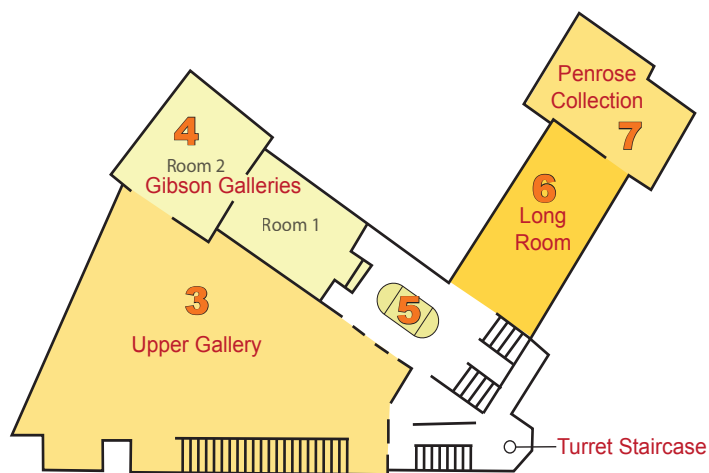

Gallery Exhibition Map

Second Floor

Please note this floor closes daily at 4:45pm

First Floor

Please note this floor closes daily at 4:45pm

Ground Floor

- 11** WATERCOLOUR ROOM
The Eye of the Artist
 Ongoing
- 10** MODERN GALLERIES
Under the Goldie Fish - Views of Cork from the Collection
 Until 20 January 2018
- 9** SCREENING ROOM
Aideen Barry: Not to be Known
 Until 4 November
- 8** HARRY CLARKE ROOM
A selection of Watercolours and Stained Glass
 Temporarily Closed
- 7** COOPER PENROSE ROOMS
Cooper Penrose Collection
 Ongoing
- 6** LONG ROOM
Eighteenth Century Cork from the Permanent Collection
 Ongoing
- 5** GIBSON CENTRAL CABINET
Gibson Collection
 Ongoing
- 4** GIBSON GALLERIES
What's the Story?
 History, Memory, and Myth in an Age of Alternative Facts
 Ongoing
- 3** UPPER GALLERY
The Way Home - Mid 20th century Irish Works
 Until 21 October 2017
- 2** LOWER GALLERY
Sonia Shiel: Rectangle, squared.
 Until 28 October 2017
- 1** SCULPTURE GALLERIES
Classical and Neo-Classical Works, Canova Casts, John Hogan and Maud Cotter