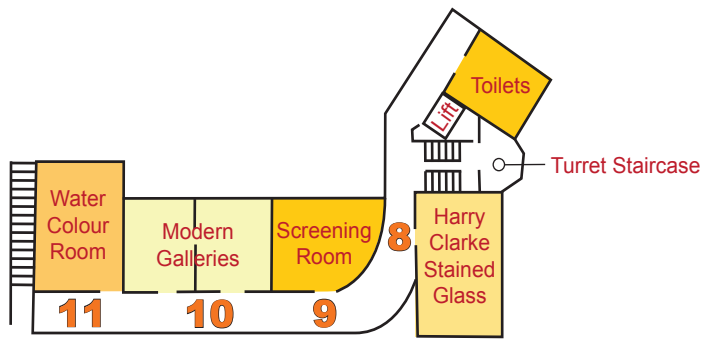

Gallery Exhibition Map

Second Floor

Please note this floor closes daily at 4:45pm

First Floor

Please note this floor closes daily at 4:45pm

Ground Floor

- 11** WATERCOLOUR ROOM
The Eye of the Artist
 Ongoing
- 10** MODERN GALLERIES
Under the Goldie Fish - Views of Cork from the Collection
 Until 20 January 2018
- 9** SCREENING ROOM
Aideen Barry: Not to be Known
 Until 4 November
- 8** HARRY CLARKE ROOM
A selection of Watercolours and Stained Glass
 Temporarily Closed
- 7** COOPER PENROSE ROOMS
Cooper Penrose Collection
 Ongoing
- 6** LONG ROOM
Eighteenth Century Cork from the Permanent Collection
 Ongoing
- 5** GIBSON CENTRAL CABINET
Gibson Collection
 Ongoing
- 4** GIBSON GALLERIES
What's the Story?
 History, Memory, and Myth in an Age of Alternative Facts
 Ongoing
- 3** UPPER GALLERY
The Way Home - Mid 20th century Irish Works
 Until 21 October 2017
- 2** LOWER GALLERY
Sonia Shiel: Rectangle, squared.
 Until 28 October 2017
- 1** SCULPTURE GALLERIES
Classical and Neo-Classical Works, Canova Casts, John Hogan and Maud Cotter