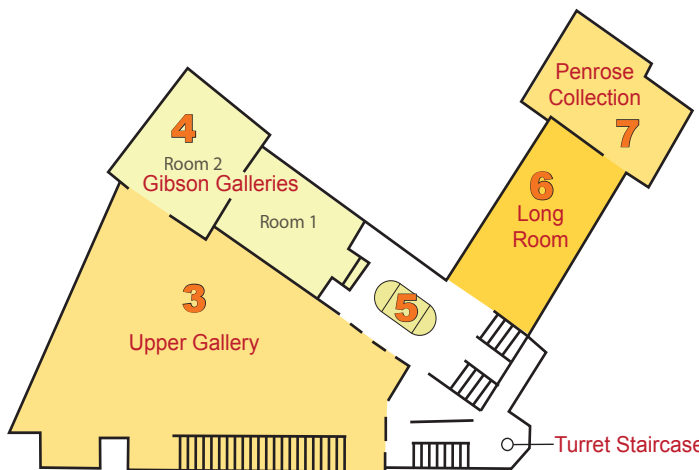

Gallery Exhibition Map

Second Floor

Please note this floor closes daily at 4:45pm

- 11** WATERCOLOUR ROOM
The Eye of the Artist
Ongoing
- 10** MODERN GALLERIES
Under the Goldie Fish - Views of Cork from the Collection
Until 20 January 2018
- 9** SCREENING ROOM
Aideen Barry: Not to be Known
Until 4 November

First Floor

Please note this floor closes daily at 4:45pm

- 8** HARRY CLARKE ROOM
A selection of Watercolours and Stained Glass
Ongoing
- 7** COOPER PENROSE ROOMS
Cooper Penrose Collection
Ongoing
- 6** LONG ROOM
Eighteenth Century Cork from the Permanent Collection
Ongoing
- 5** GIBSON CENTRAL CABINET
Gibson Collection
Ongoing
- 4** GIBSON GALLERIES
What's the Story?
History, Memory, and Myth in an Age of Alternative Facts
Ongoing

Ground Floor

- 3** UPPER GALLERY
The Way Home - Mid 20th century Irish Works
Until 14 October 2017
- 2** LOWER GALLERY
Closed for installation of Sonia Shiel
Opening on 9 September 2017
- 1** SCULPTURE GALLERIES
Classical and Neo-Classical Works, Canova Casts, John Hogan and Maud Cotter