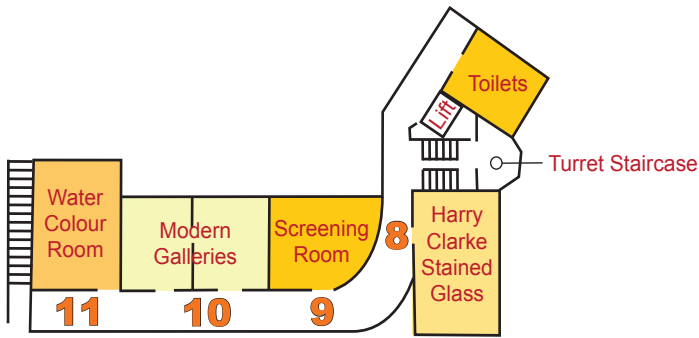

Gallery Exhibition Map

Second Floor

Please note this floor closes daily at 4:45pm

- 11** WATERCOLOUR ROOM
The Eye of the Artist
Ongoing
- 10** MODERN GALLERIES
Under the Goldie Fish - Views of Cork from the Collection
Until 20 January 2018
- 9** SCREENING ROOM
Aideen Barry: Not to be Known
Until 4 November

First Floor

Please note this floor closes daily at 4:45pm

- 8** HARRY CLARKE ROOM
A selection of Watercolours and Stained Glass
Ongoing
- 7** COOPER PENROSE ROOMS
Cooper Penrose Collection
Ongoing
- 6** LONG ROOM
Eighteenth Century Cork from the Permanent Collection
Ongoing
- 5** GIBSON CENTRAL CABINET
Gibson Collection
Ongoing
- 4** GIBSON GALLERIES
What's the Story?
History, Memory, and Myth in an Age of Alternative Facts
Ongoing

Ground Floor

- 3** UPPER GALLERY
The Way Home - Mid 20th century Irish Works
Until 14 October 2017
- 2** LOWER GALLERY
Closed for installation of Sonia Shiel
Opening on 9 September 2017
- 1** SCULPTURE GALLERIES
Classical and Neo-Classical Works, Canova Casts, John Hogan and Maud Cotter