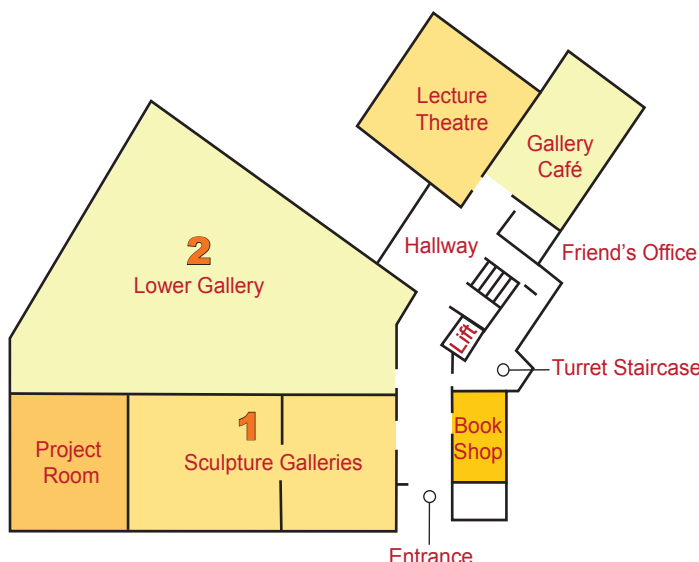

Gallery Exhibition Map

Second Floor

Please note this floor closes daily at 4:45pm

- 11** WATERCOLOUR ROOM
The Eye of the Artist
Ongoing
- 10** MODERN GALLERIES
Under the Goldie Fish - Views of Cork from the Collection
Until 20 January 2018
- 9** SCREENING ROOM
Aideen Barry: Not to be Known
Until 4 November

First Floor

Please note this floor closes daily at 4:45pm

- 8** HARRY CLARKE ROOM
A selection of Watercolours and Stained Glass
Ongoing
- 7** COOPER PENROSE ROOMS
Cooper Penrose Collection
Ongoing
- 6** LONG ROOM
Eighteenth Century Cork from the Permanent Collection
Ongoing
- 5** GIBSON CENTRAL CABINET
Gibson Collection
Ongoing
- 4** GIBSON GALLERIES
What's the Story?
History, Memory, and Myth in an Age of Alternative Facts
Ongoing

Ground Floor

- 3** UPPER GALLERY
The Way Home - Mid 20th century Irish Works
Until 14 October 2017
- 2** LOWER GALLERY
Closed for installation of Sonia Shiel
Opening on 9 September 2017
- 1** SCULPTURE GALLERIES
Classical and Neo-Classical Works, Canova Casts, John Hogan and Maud Cotter