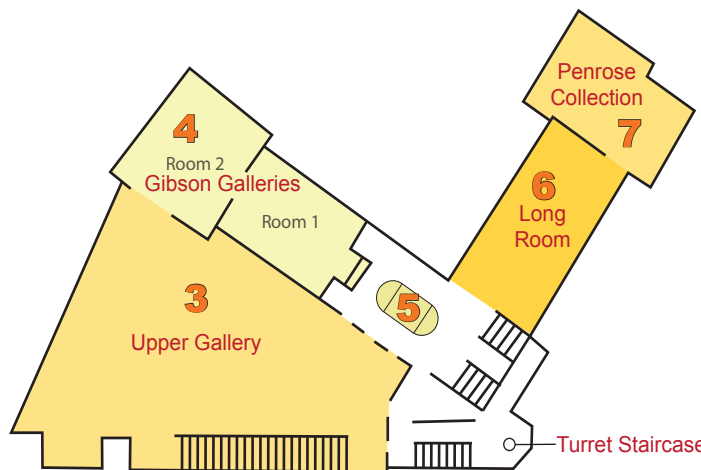

Gallery Exhibition Map

Second Floor

Please note this floor closes daily at 4:45pm

- 11** WATERCOLOUR ROOM
The Eye of the Artist
Ongoing
- 10** MODERN GALLERIES
Under the Goldie Fish - Views of Cork from the Collection
Until 20 January 2018
- 9** SCREENING ROOM
Great Irish Journeys
- 8** HARRY CLARKE ROOM
A selection of Watercolours and Stained Glass
Temporarily Closed

First Floor

Please note this floor closes daily at 4:45pm

- 7** COOPER PENROSE ROOMS
Cooper Penrose Collection
Ongoing
- 6** LONG ROOM
Eighteenth Century Cork from the Permanent Collection
Ongoing
- 5** GIBSON CENTRAL CABINET
Gibson Collection
Ongoing
- 4** GIBSON GALLERIES
What's the Story?
History, Memory, and Myth in an Age of Alternative Facts
Ongoing
- 3** UPPER GALLERY
MUSIC, MYTH AND MAGIC: A Winter Exhibition
6 December 2017
- 2** LOWER GALLERY
Closed for Installation
- 1** SCULPTURE GALLERIES
Classical and Neo-Classical Works, Canova Casts, John Hogan and Maud Cotter

Ground Floor