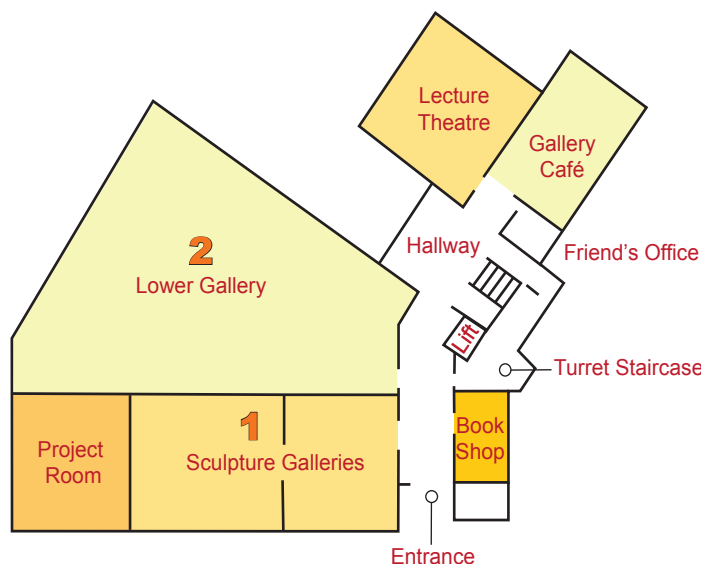

Gallery Exhibition Map

Second Floor

Please note this floor closes daily at 4:45pm

- 11** WATERCOLOUR ROOM
The Eye of the Artist
Ongoing
- 10** MODERN GALLERIES
Under the Goldie Fish - Views of Cork from the Collection
Until 20 January 2018
- 9** SCREENING ROOM
Great Irish Journeys
- 8** HARRY CLARKE ROOM
A selection of Watercolours and Stained Glass
Temporarily Closed

First Floor

Please note this floor closes daily at 4:45pm

- 7** COOPER PENROSE ROOMS
Cooper Penrose Collection
Ongoing
- 6** LONG ROOM
Eighteenth Century Cork from the Permanent Collection
Ongoing
- 5** GIBSON CENTRAL CABINET
Gibson Collection
Ongoing
- 4** GIBSON GALLERIES
What's the Story?
History, Memory, and Myth in an Age of Alternative Facts
Ongoing
- 3** UPPER GALLERY
MUSIC, MYTH AND MAGIC: A Winter Exhibition
6 December 2017
- 2** LOWER GALLERY
Closed for Installation
- 1** SCULPTURE GALLERIES
Classical and Neo-Classical Works, Canova Casts, John Hogan and Maud Cotter

Ground Floor