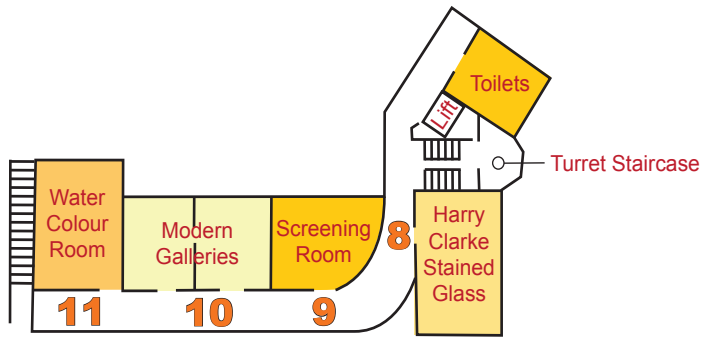

Gallery Exhibition Map

Second Floor

Please note this floor closes daily at 4:45pm

- 11** WATERCOLOUR ROOM
The Eye of the Artist
Ongoing
- 10** MODERN GALLERIES
Under the Goldie Fish - Views of Cork from the Collection
Until 20 January 2018
- 9** SCREENING ROOM
Great Irish Journeys
- 8** HARRY CLARKE ROOM
A selection of Watercolours and Stained Glass
Temporarily Closed

First Floor

Please note this floor closes daily at 4:45pm

- 7** COOPER PENROSE ROOMS
Cooper Penrose Collection
Ongoing
- 6** LONG ROOM
Eighteenth Century Cork from the Permanent Collection
Ongoing
- 5** GIBSON CENTRAL CABINET
Gibson Collection
Ongoing
- 4** GIBSON GALLERIES
What's the Story?
History, Memory, and Myth in an Age of Alternative Facts
Ongoing
- 3** UPPER GALLERY
MUSIC, MYTH AND MAGIC: A Winter Exhibition
6 December 2017
- 2** LOWER GALLERY
Closed for Installation
- 1** SCULPTURE GALLERIES
Classical and Neo-Classical Works, Canova Casts, John Hogan and Maud Cotter

Ground Floor