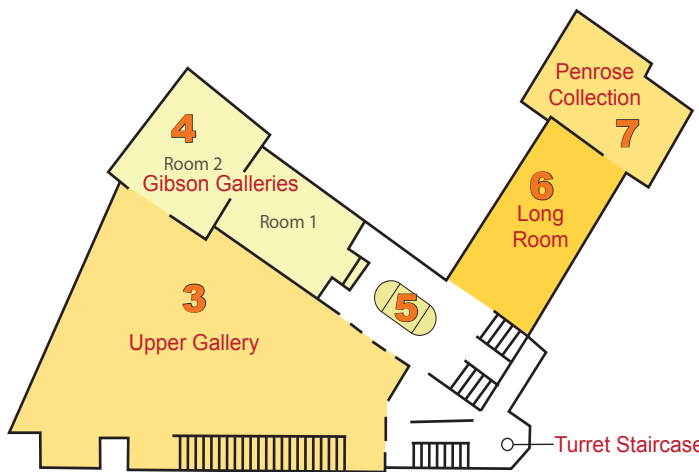

# Gallery Exhibition Map

## Second Floor

Please note this floor closes daily at 4:45pm

- 11** WATERCOLOUR ROOM  
*The Eye of the Artist*  
Ongoing
- 10** MODERN GALLERIES  
*Under the Goldie Fish - Views of Cork from the Collection*  
Until 20 January 2018
- 9** SCREENING ROOM  
*Aideen Barry: Not to Be Known*  
Until 4 November
- 8** HARRY CLARKE ROOM  
*A selection of Watercolours and Stained Glass*  
Temporarily Closed

## First Floor

Please note this floor closes daily at 4:45pm

- 7** COOPER PENROSE ROOMS  
*Cooper Penrose Collection*  
Ongoing
- 6** LONG ROOM  
*Eighteenth Century Cork from the Permanent Collection*  
Ongoing
- 5** GIBSON CENTRAL CABINET  
*Gibson Collection*  
Ongoing
- 4** GIBSON GALLERIES  
*What's the Story?*  
History, Memory, and Myth in an Age of Alternative Facts  
Ongoing
- 3** UPPER GALLERY  
Closed for Installation
- 2** LOWER GALLERY  
Closed for Installation
- 1** SCULPTURE GALLERIES  
*Classical and Neo-Classical Works, Canova Casts, John Hogan and Maud Cotter*

## Ground Floor