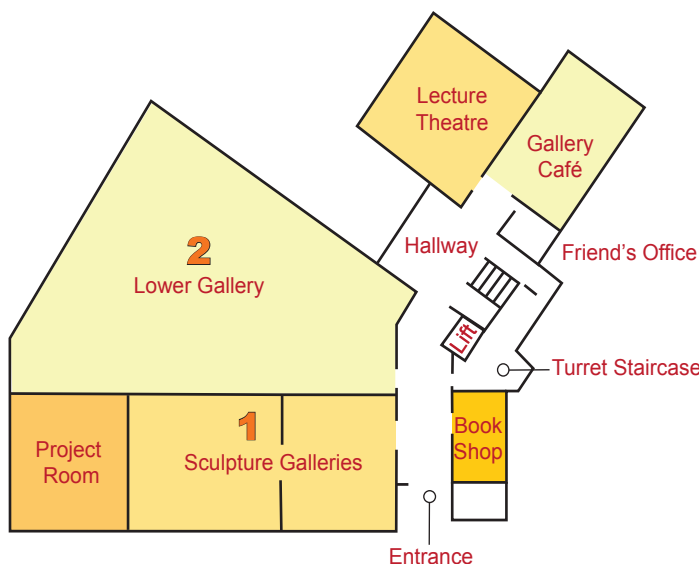

## Second Floor

Please note this floor closes daily at 4:45pm

- 11** WATERCOLOUR ROOM  
*The Eye of the Artist*  
Ongoing
- 10** MODERN GALLERIES  
*Under the Goldie Fish - Views of Cork from the Collection*  
Until 20 January 2018
- 9** SCREENING ROOM  
*Aideen Barry: Not to Be Known*  
Until 4 November
- 8** HARRY CLARKE ROOM  
*A selection of Watercolours and Stained Glass*  
Temporarily Closed

## First Floor

Please note this floor closes daily at 4:45pm

- 7** COOPER PENROSE ROOMS  
*Cooper Penrose Collection*  
Ongoing
- 6** LONG ROOM  
*Eighteenth Century Cork from the Permanent Collection*  
Ongoing
- 5** GIBSON CENTRAL CABINET  
*Gibson Collection*  
Ongoing
- 4** GIBSON GALLERIES  
*What's the Story?*  
History, Memory, and Myth in an Age of Alternative Facts  
Ongoing
- 3** UPPER GALLERY  
Closed for Installation
- 2** LOWER GALLERY  
Closed for Installation
- 1** SCULPTURE GALLERIES  
*Classical and Neo-Classical Works, Canova Casts, John Hogan and Maud Cotter*

## Ground Floor