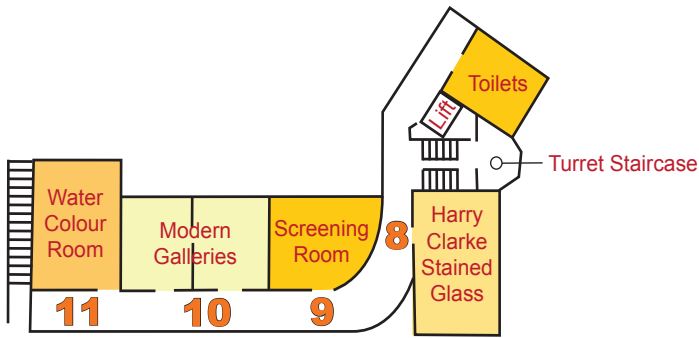

# Gallery Exhibition Map

## Second Floor

Please note this floor closes daily at 4:45pm

- 11** WATERCOLOUR ROOM  
*The Eye of the Artist*  
Ongoing
- 10** MODERN GALLERIES  
*Under the Goldie Fish - Views of Cork from the Collection*  
Until 20 January 2018
- 9** SCREENING ROOM  
*Aideen Barry: Not to Be Known*  
Until 4 November
- 8** HARRY CLARKE ROOM  
*A selection of Watercolours and Stained Glass*  
Temporarily Closed

## First Floor

Please note this floor closes daily at 4:45pm

- 7** COOPER PENROSE ROOMS  
*Cooper Penrose Collection*  
Ongoing
- 6** LONG ROOM  
*Eighteenth Century Cork from the Permanent Collection*  
Ongoing
- 5** GIBSON CENTRAL CABINET  
*Gibson Collection*  
Ongoing
- 4** GIBSON GALLERIES  
*What's the Story?*  
History, Memory, and Myth in an Age of Alternative Facts  
Ongoing
- 3** UPPER GALLERY  
Closed for Installation
- 2** LOWER GALLERY  
Closed for Installation
- 1** SCULPTURE GALLERIES  
*Classical and Neo-Classical Works, Canova Casts, John Hogan and Maud Cotter*

## Ground Floor