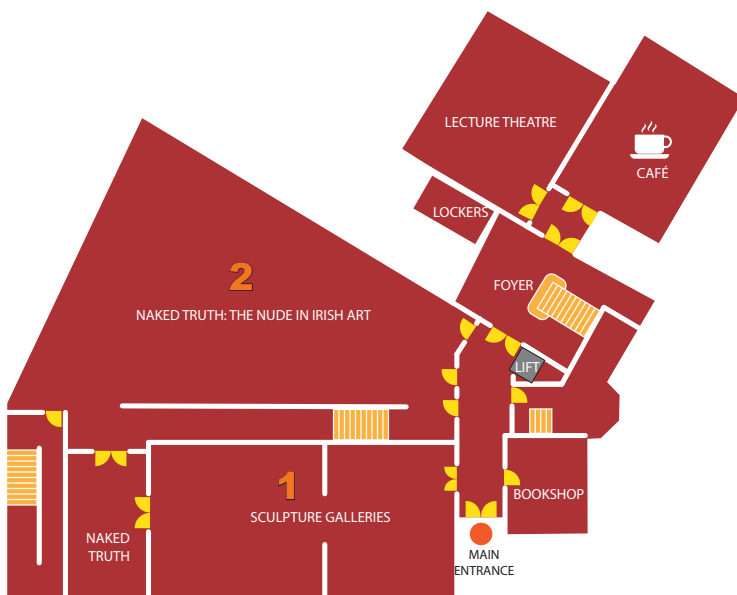

Gallery Exhibition Map

Second Floor

Please note this floor closes daily at 4:45pm

- 11** WATERCOLOUR ROOM
Closed for De-Installation
- 10** MODERN GALLERIES
Alice Maher: Vox Materia
7 September – 24 November 2018
- 9** SCREENING ROOM
Alice Maher: Cassandra's Necklace (2012),
7 September – 24 November 2018

First Floor

Please note this floor closes daily at 4:45pm

- 8** HARRY CLARKE ROOM
A selection of Watercolours and Stained Glass
Ongoing
- 7** COOPER PENROSE ROOMS
Cooper Penrose Collection
Ongoing
- 6** LONG ROOM
Heroes & Villains
Ongoing
- 5** GIBSON CENTRAL CABINET
Heroes & Villains
Ongoing

Ground Floor

- 4** GIBSON GALLERIES
Heroes & Villains
Ongoing
- 3** UPPER GALLERY
Naked Truth: The Nude in Irish Art
Until 28 October 2018
- 2** LOWER GALLERY
Naked Truth: The Nude in Irish Art
Until 28 October 2018
- 1** SCULPTURE GALLERIES
Classical and Neo-Classical Works, Canova Casts, John Hogan and Maud Cotter