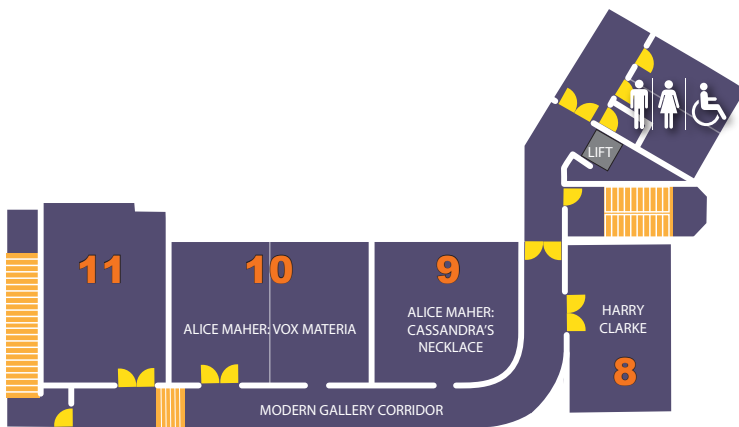

Gallery Exhibition Map

Second Floor

Please note this floor closes daily at 4:45pm

- 11** WATERCOLOUR ROOM
Closed for De-Installation
- 10** MODERN GALLERIES
Alice Maher: Vox Materia
7 September – 24 November 2018
- 9** SCREENING ROOM
Alice Maher: Cassandra's Necklace (2012),
7 September – 24 November 2018

First Floor

Please note this floor closes daily at 4:45pm

- 8** HARRY CLARKE ROOM
A selection of Watercolours and Stained Glass
Ongoing
- 7** COOPER PENROSE ROOMS
Cooper Penrose Collection
Ongoing
- 6** LONG ROOM
Heroes & Villains
Ongoing
- 5** GIBSON CENTRAL CABINET
Heroes & Villains
Ongoing

Ground Floor

- 4** GIBSON GALLERIES
Heroes & Villains
Ongoing
- 3** UPPER GALLERY
Naked Truth: The Nude in Irish Art
Until 28 October 2018
- 2** LOWER GALLERY
Naked Truth: The Nude in Irish Art
Until 28 October 2018
- 1** SCULPTURE GALLERIES
Classical and Neo-Classical Works, Canova Casts, John Hogan and Maud Cotter