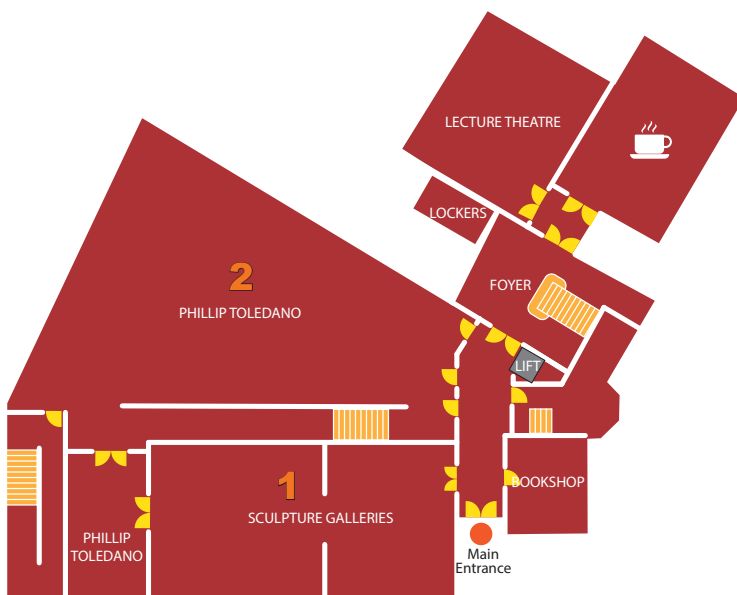

# Gallery Exhibition Map

## Second Floor

Please note this floor closes daily at 4:45pm

- 11** WATERCOLOUR ROOM  
*Closed for installation of **Stampa Ora / Print Now** on 21 June*
- 10** MODERN GALLERIES  
*Under the Goldie Fish - Views of Cork from the Collection*  
 Until 19 August
- 9** SCREENING ROOM  
 Brian O'Doherty  
*'There is no thing here but much else'*  
 Until 1 July

## First Floor

Please note this floor closes daily at 4:45pm

- 8** HARRY CLARKE ROOM  
*A selection of Watercolours and Stained Glass*  
 Ongoing
- 7** COOPER PENROSE ROOMS  
*Cooper Penrose Collection*  
 Ongoing
- 6** LONG ROOM  
*Heroes & Villains*  
 Ongoing
- 5** GIBSON CENTRAL CABINET  
*Heroes & Villains*  
 Ongoing
- 4** GIBSON GALLERIES  
*Heroes & Villains*  
 Ongoing

## Ground Floor

- 3** UPPER GALLERY  
 Closed 14 May -13 July  
 De-installation and Installation of new exhibition
- 2** LOWER GALLERY  
 Phillip Toledano  
*Maybe: Life & Love*  
 Until 24 June
- 1** SCULPTURE GALLERIES  
*Classical and Neo-Classical Works, Canova Casts, John Hogan and Maud Cotter*