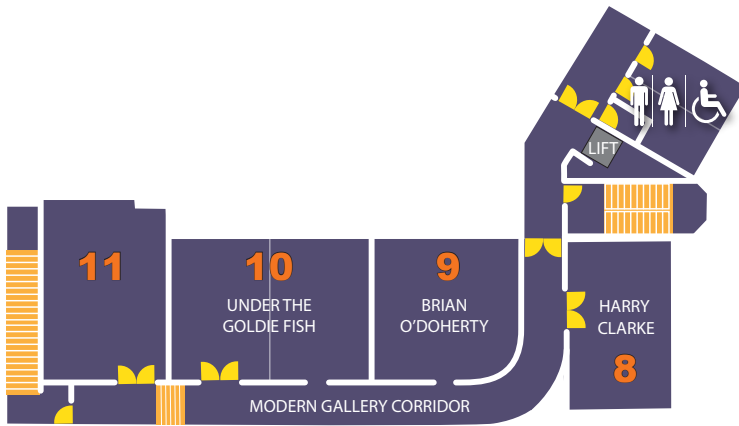

# Gallery Exhibition Map

## Second Floor

Please note this floor closes daily at 4:45pm

- 11** WATERCOLOUR ROOM  
*Closed for installation of **Stampa Ora / Print Now** on 21 June*
- 10** MODERN GALLERIES  
*Under the Goldie Fish - Views of Cork from the Collection*  
 Until 19 August
- 9** SCREENING ROOM  
 Brian O'Doherty  
*'There is no thing here but much else'*  
 Until 1 July

## First Floor

Please note this floor closes daily at 4:45pm

- 8** HARRY CLARKE ROOM  
*A selection of Watercolours and Stained Glass*  
 Ongoing
- 7** COOPER PENROSE ROOMS  
*Cooper Penrose Collection*  
 Ongoing
- 6** LONG ROOM  
*Heroes & Villains*  
 Ongoing
- 5** GIBSON CENTRAL CABINET  
*Heroes & Villains*  
 Ongoing
- 4** GIBSON GALLERIES  
*Heroes & Villains*  
 Ongoing