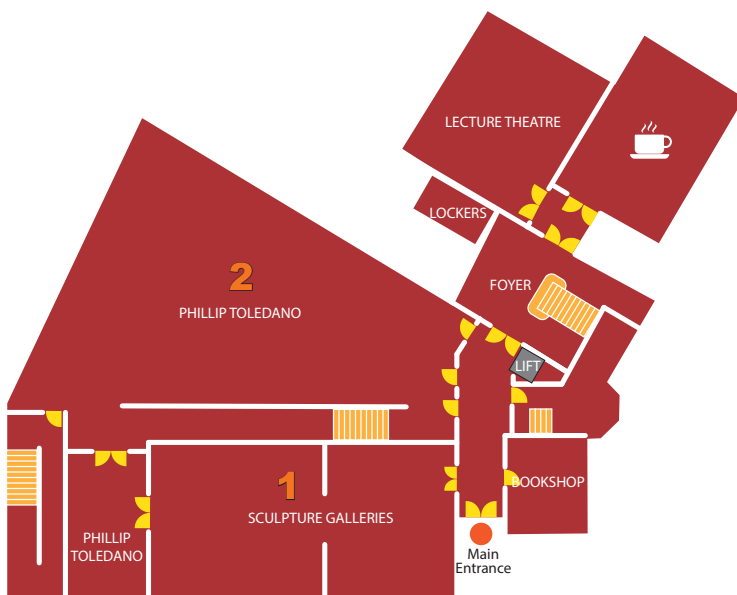

# Gallery Exhibition Map

## Second Floor

Please note this floor closes daily at 4:45pm

- 11** WATERCOLOUR ROOM  
*The Eye of the Artist*  
Ongoing
- 10** MODERN GALLERIES  
*Under the Goldie Fish - Views of Cork from the Collection*  
Until 19 August
- 9** SCREENING ROOM  
Brian O'Doherty  
*'There is no thing here but much else'*  
Until 1 July

## First Floor

Please note this floor closes daily at 4:45pm

- 8** HARRY CLARKE ROOM  
*A selection of Watercolours and Stained Glass*  
Ongoing
- 7** COOPER PENROSE ROOMS  
*Cooper Penrose Collection*  
Ongoing
- 6** LONG ROOM  
*Heroes & Villains*  
Ongoing
- 5** GIBSON CENTRAL CABINET  
*Heroes & Villains*  
Ongoing
- 4** GIBSON GALLERIES  
*Heroes & Villains*  
Ongoing

## Ground Floor

- 3** UPPER GALLERY  
*Music, Myth & Magic*  
Until 12 May
- 2** LOWER GALLERY  
Phillip Toledano  
*Maybe: Life & Love*  
Until 24 June
- 1** SCULPTURE GALLERIES  
*Classical and Neo-Classical Works, Canova Casts, John Hogan and Maud Cotter*