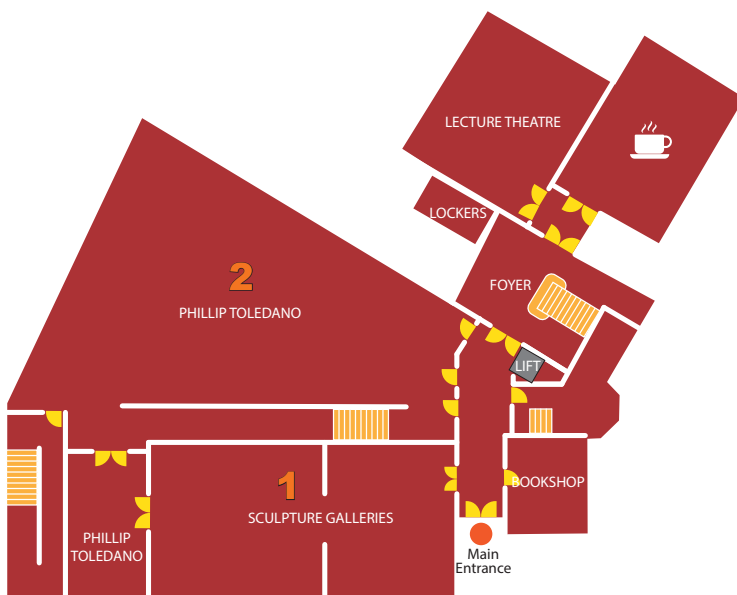

# Gallery Exhibition Map

## Second Floor

Please note this floor closes daily at 4:45pm

- 11** WATERCOLOUR ROOM  
*The Eye of the Artist*  
Ongoing
- 10** MODERN GALLERIES  
*Under the Goldie Fish - Views of Cork from the Collection*  
Until 19 August
- 9** SCREENING ROOM  
Brian O'Doherty  
*'There is no thing here but much else'*  
Until 1 July

## First Floor

Please note this floor closes daily at 4:45pm

- 8** HARRY CLARKE ROOM  
*A selection of Watercolours and Stained Glass*  
Ongoing
- 7** COOPER PENROSE ROOMS  
*Cooper Penrose Collection*  
Ongoing
- 6** LONG ROOM  
*Heroes & Villains*  
Ongoing
- 5** GIBSON CENTRAL CABINET  
*Heroes & Villains*  
Ongoing
- 4** GIBSON GALLERIES  
*Heroes & Villains*  
Ongoing

## Ground Floor

- 3** UPPER GALLERY  
Closed for deinstallation
- 2** LOWER GALLERY  
Phillip Toledano  
*Maybe: Life & Love*  
Until 24 June
- 1** SCULPTURE GALLERIES  
*Classical and Neo-Classical Works, Canova Casts, John Hogan and Maud Cotter*