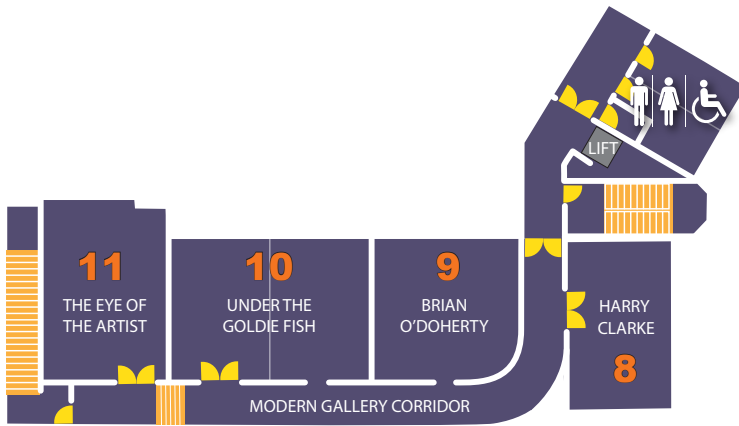

# Gallery Exhibition Map

## Second Floor

Please note this floor closes daily at 4:45pm

- 11** WATERCOLOUR ROOM  
*The Eye of the Artist*  
Ongoing
- 10** MODERN GALLERIES  
*Under the Goldie Fish - Views of Cork from the Collection*  
Until 19 August
- 9** SCREENING ROOM  
Brian O'Doherty  
*'There is no thing here but much else'*  
Until 1 July

## First Floor

Please note this floor closes daily at 4:45pm

- 8** HARRY CLARKE ROOM  
*A selection of Watercolours and Stained Glass*  
Ongoing
- 7** COOPER PENROSE ROOMS  
*Cooper Penrose Collection*  
Ongoing
- 6** LONG ROOM  
*Heroes & Villains*  
Ongoing
- 5** GIBSON CENTRAL CABINET  
*Heroes & Villains*  
Ongoing
- 4** GIBSON GALLERIES  
*Heroes & Villains*  
Ongoing